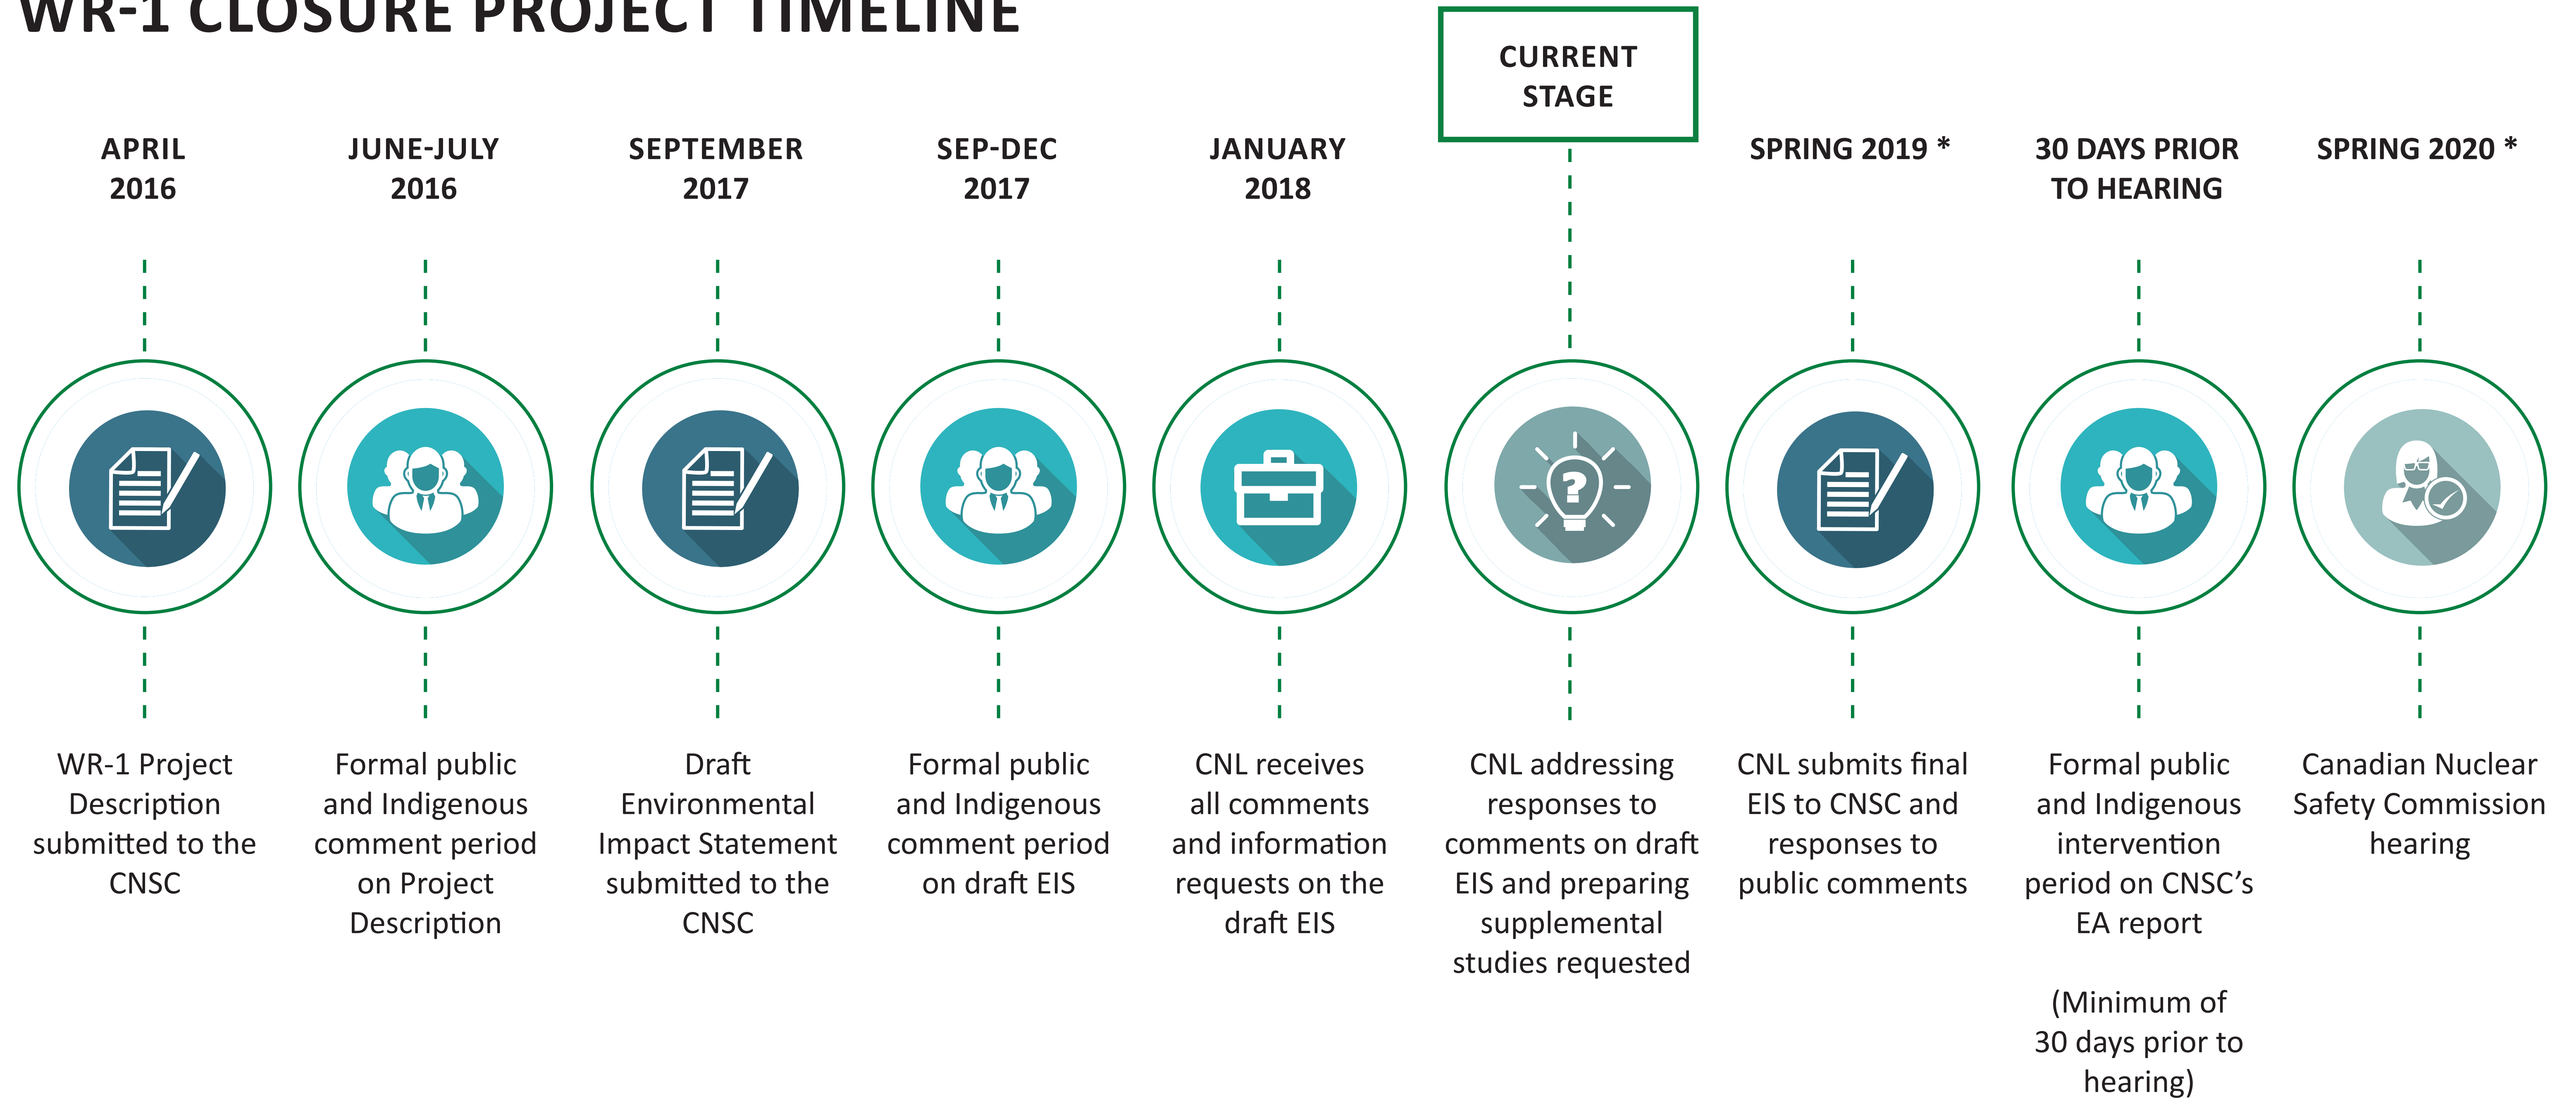

WR-1 CLOSURE PROJECT TIMELINE

*** TARGET DATE**