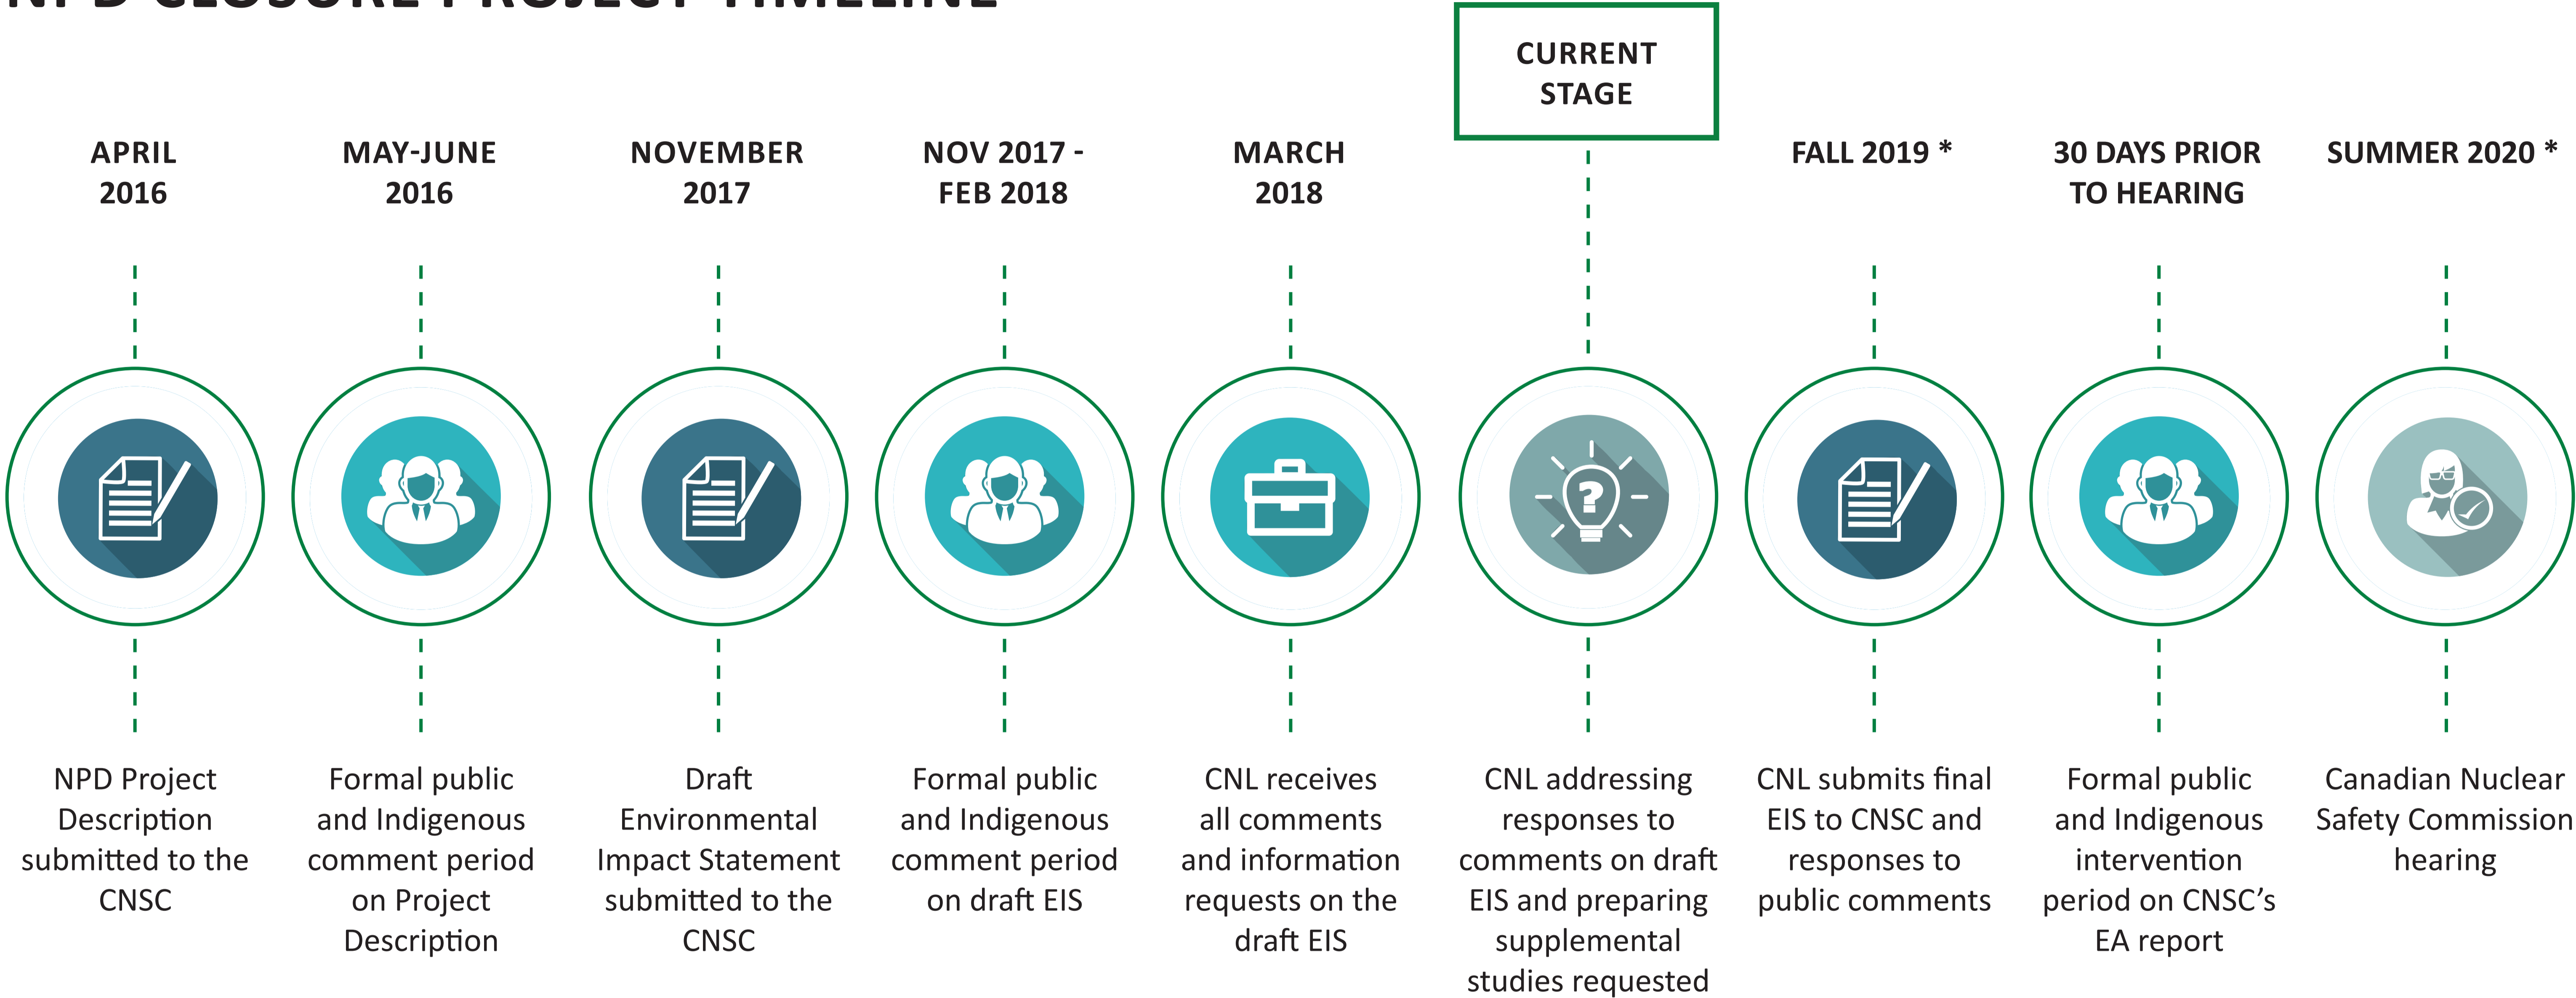

NPD CLOSURE PROJECT TIMELINE

*** TARGET DATE**